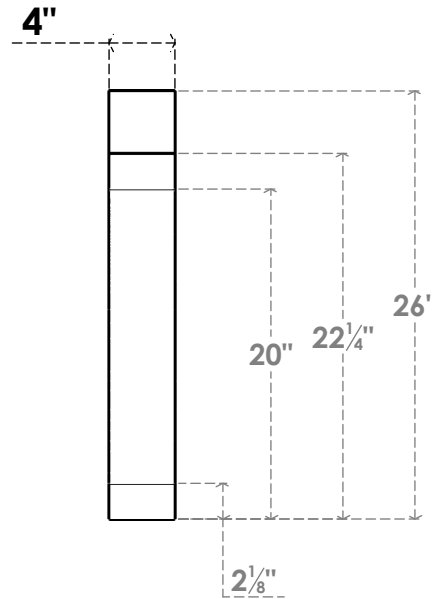

ITEM NUMBER: BRCPC040X14000X26000LEC

4"W X 14"D X 26"H LEGACY ARCHITECTURAL GRADE PVC CLOSED KNEE BRACE

SIDE PROFILE

FRONT PROFILE

ISOMETRIC

EKENA MILLWORK
2300 WEST MAIN ST.
CLARKSVILLE, TX 75426
TOLL FREE: 866-607-0453
WWW.EKENAMILLWORK.COM

NOTES

1. INSTALLATION TO BE COMPLETED IN ACCORDANCE WITH MANUFACTURER'S SPECIFICATIONS.
2. DRAWING MAY NOT BE TO SCALE
3. THIS DRAWING IS INTENDED FOR DESIGN AND PLANNING PURPOSES ONLY.
4. ALL INFORMATION CONTAINED HEREIN WAS CURRENT AT THE TIME OF DEVELOPMENT BUT MUST BE REVIEWED AND APPROVED BY THE PRODUCT MANUFACTURER TO BE CONSIDERED ACCURATE.
5. ARCHITECTURAL GRADE PVC PRODUCTS ARE MADE FROM EXPANDED CELLULAR PVC AND COME NATURALLY WHITE BUT MAY BE PAINTED