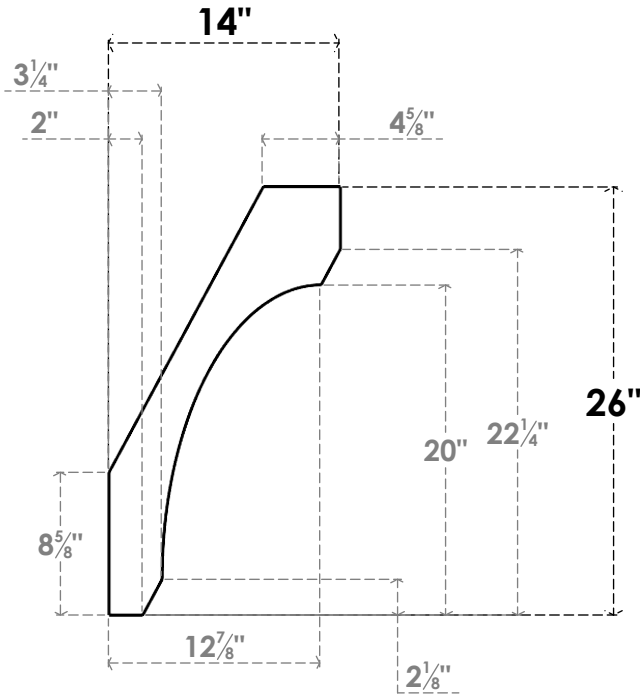

ITEM NUMBER: BRCPC040X14000X26000LEC

4"W X 14"D X 26"H LEGACY ARCHITECTURAL GRADE PVC CLOSED KNEE BRACE

SIDE PROFILE

FRONT PROFILE

ISOMETRIC

EKENA MILLWORK
2300 WEST MAIN ST.
CLARKSVILLE, TX 75426
TOLL FREE: 866-607-0453
WWW.EKENAMILLWORK.COM

NOTES

1. INSTALLATION TO BE COMPLETED IN ACCORDANCE WITH MANUFACTURER'S SPECIFICATIONS.
2. DRAWING MAY NOT BE TO SCALE
3. THIS DRAWING IS INTENDED FOR DESIGN AND PLANNING PURPOSES ONLY.
4. ALL INFORMATION CONTAINED HEREIN WAS CURRENT AT THE TIME OF DEVELOPMENT BUT MUST BE REVIEWED AND APPROVED BY THE PRODUCT MANUFACTURER TO BE CONSIDERED ACCURATE.
5. ARCHITECTURAL GRADE PVC PRODUCTS ARE MADE FROM EXPANDED CELLULAR PVC AND COME NATURALLY WHITE BUT MAY BE PAINTED